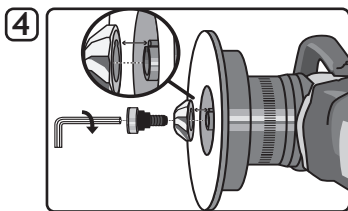

Quick Start Manual

Bevel Mate® EBA INOX

1 • Preperation

2 • Usage

3 • Adjusting the depth

4 • Bevel direction

5 • Maintenance