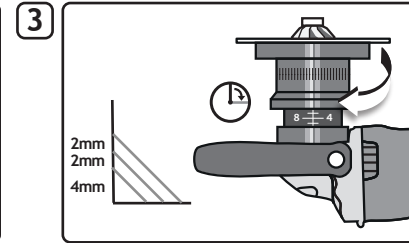

Quick Start Manual

Bevel Mate® EBA INOX

1 • Preperation

2 • Usage

3 • Adjusting the depth

4 • Bevel direction

5 • Maintenance