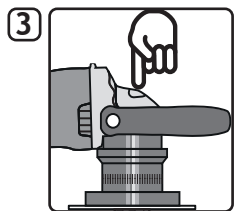

Quick Start Manual

Bevel Mate® EBA INOX

1 • Preperation

2 • Usage

3 • Adjusting the depth

4 • Bevel direction

5 • Maintenance