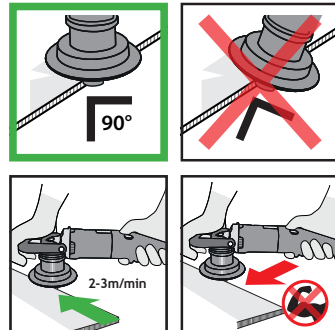

Quick Start Manual

Bevel Mate® EBA INOX

1 • Preperation

2 • Usage

3 • Adjusting the depth

4 • Bevel direction

5 • Maintenance