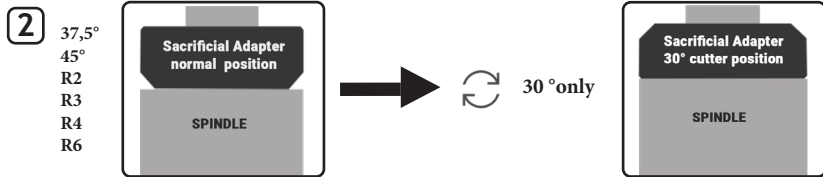

Quick Start Manual

Bevel Mate® EBA INOX

1 • Preperation

2 • Usage

3 • Adjusting the depth

4 • Bevel direction

5 • Maintenance