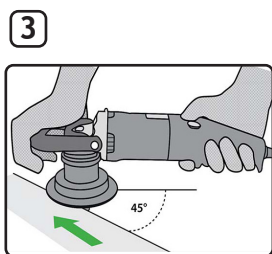

Quick Start Manual

Bevel Mate® EBA INOX

1 • Preperation

2 • Usage

3 • Adjusting the depth

4 • Bevel direction

5 • Maintenance