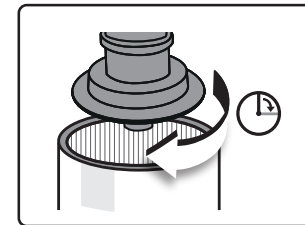

Quick Start Manual

Bevel Mate® EBA INOX

1 • Preperation

2 • Usage

3 • Adjusting the depth

4 • Bevel direction

5 • Maintenance